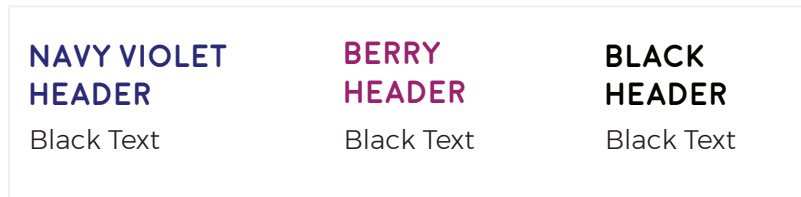

Purple

Soft Iris

Blush Pink

Pale Iris

Berry

Strawberry

Black

Light Grey

Squiggle Elements:

To be used as accents to mimic waves

Design Elements With Logo

ILLUSTRATIONS

Create the primary illustration with the main gradient and use the circle and squiggle elements as accents

example 1

example 2

COLOR USAGE

Background & Text Colors

Make sure text is legible and accessible.

White BG (Preferable)

Blush Pink

Pale Iris

Blush Pink-Soft Iris